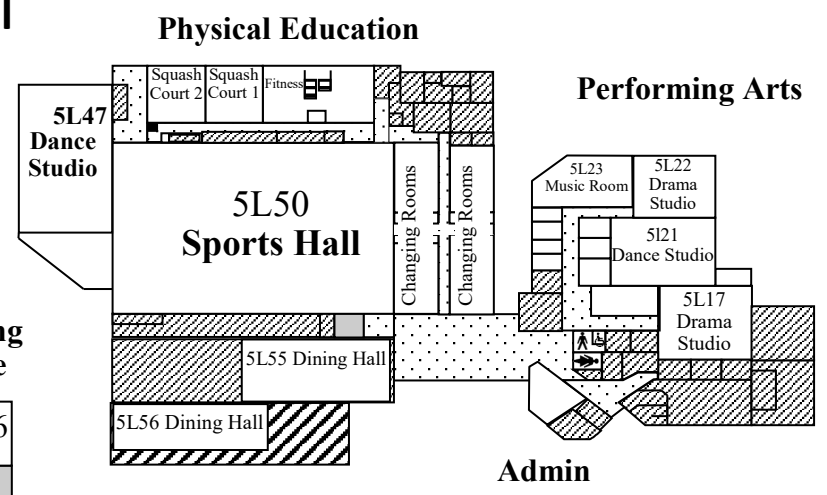

Ken Stimpson Community School Campus Map

LOWER BLOCKS

Post 16

UPPER BLOCKS

Modern Foreign Languages

Disabled Toilet

Post 16

Not to scale